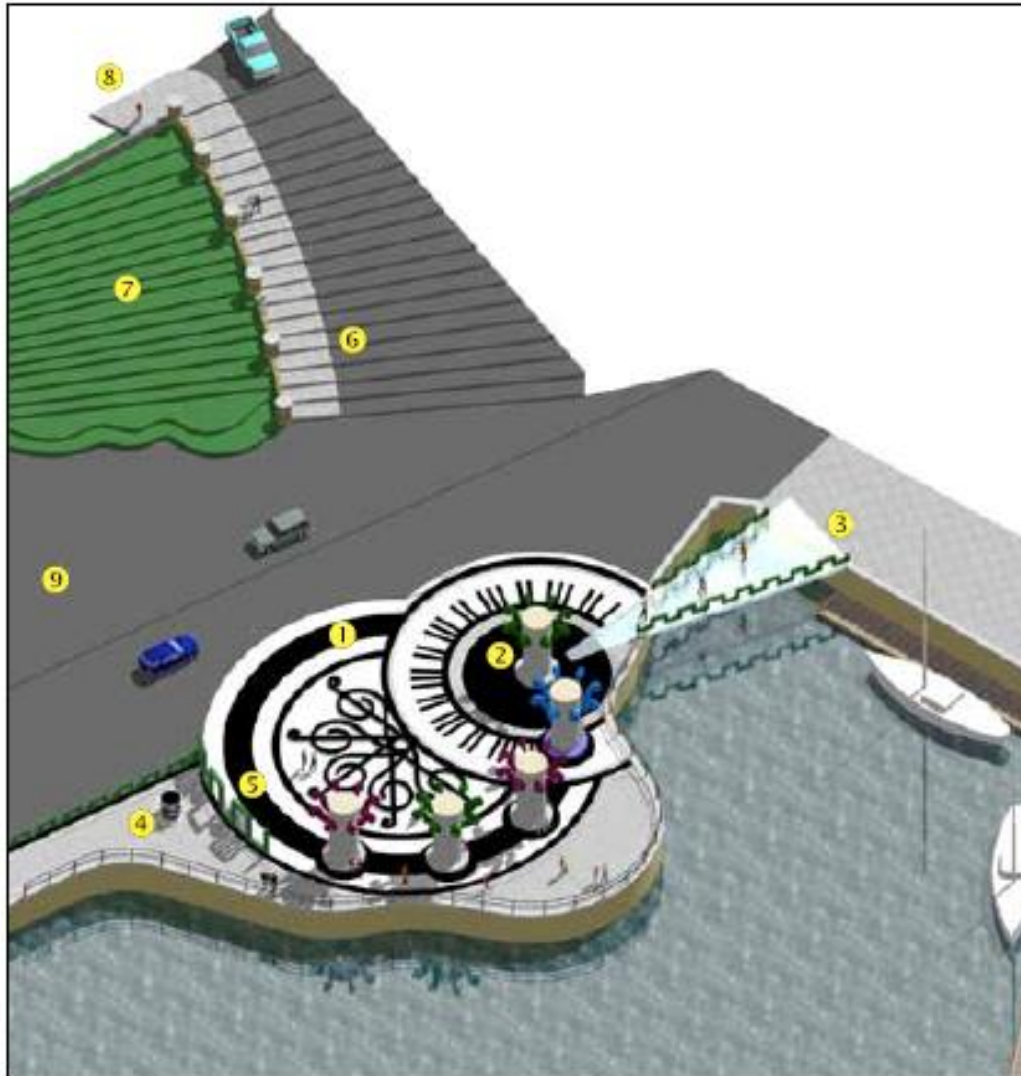

6. Promote public activity, use and enjoyment of the Inner Harbour

7. Enhance the visual experience from the water

8. Celebrate the role of Victoria as the provincial capital

9. Recognize importance of First Nations in Harbour Planning

David Foster Pathway Route Map

Ship Point

Belleville Street Lookout

TIME FOR ACTION:

The future is downtown; all signs are pointing in that direction. Our downtown has a jewel, that jewel is the harbour. Together, we can create the conditions to make sure that jewel can truly sparkle.